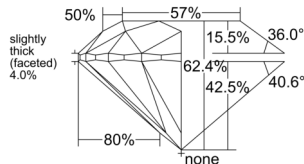

GIA®

FACSIMILE

GIA REPORT 7552528579

Verify this report at GIA.edu

GIA NATURAL DIAMOND DOSSIER®

June 19, 2026
GIA Report Number 7552528579
Shape and Cutting Style ..... Round Brilliant
Measurements ..... 4.69 - 4.71 x 2.93 mm

GRADING RESULTS

Carat Weight ..... 0.40 carat
Color Grade I
Clarity Grade VS1
Cut Grade ..... Excellent

ADDITIONAL GRADING INFORMATION

Polish ..... Excellent
Symmetry ..... Excellent
Fluorescence ..... None
Clarity Characteristics..... Cloud, Crystal, Feather, Pinpoint
Inscription(s): GIA 7552528579

PROPORTIONS

Profile to actual proportions

GRADING SCALES

GIA COLOR SCALE	GIA CLARITY SCALE	GIA CUT SCALE
COLOURLESS	FLAWLESS	EXCELLENT
D	INTERNALLY FLAWLESS	
E	VVS₁	VERY GOOD
F		
G	VVS₂	
H	VS₁	GOOD
I		
J	VS₂	
K	SI₁	FAIR
L		
M	SI₂	
N	I₁	POOR
O		
P	I₂	
Q	I₃	
R		
S		
T		
U		
V		
W		
X		
Y		
Z