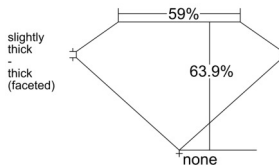

GIA®

FACSIMILE

GIA REPORT 7552529848

Verify this report at GIA.edu

GIA NATURAL DIAMOND DOSSIER®

June 22, 2026
GIA Report Number 7552529848
Shape and Cutting Style ..... Marquise Brilliant
Measurements ..... 8.87 x 4.53 x 2.89 mm

GRADING RESULTS

Carat Weight ..... 0.70 carat
Color Grade ..... F
Clarity Grade VS2

ADDITIONAL GRADING INFORMATION

Polish ..... Excellent
Symmetry ..... Very Good
Fluorescence ..... Medium Blue
Clarity Characteristics ..... Cloud, Crystal
Inscription(s): GIA 7552529848

PROPORTIONS

Profile not to actual proportions

GRADING SCALES

GIA COLOR SCALE		GIA CLARITY SCALE			
COLORLESS	D	VERY VERY SLIGHTLY INCLUDED	FLAWLESS		
	E		INTERNALLY FLAWLESS		
	F		VVS₁		
	NEAR COLORLESS	G	VVS₂		
		H	VERY SLIGHTLY INCLUDED	VS₁	
		I		VS₂	
		FAINT	J	SLIGHTLY INCLUDED	SI₁
			K		SI₂
	L		INCLUDED		I₁
	M			I₂	
N	I₃				
VERY LIGHT	O				
P					
Q					
R					
LIGHT	S				
	T				
	U				
	V				
	W				
	X				
Y					
Z