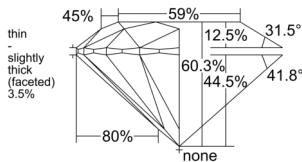

GIA®

FACSIMILE

GIA REPORT 7552531567

Verify this report at GIA.edu

GIA NATURAL DIAMOND DOSSIER®

June 22, 2026
GIA Report Number 7552531567
Shape and Cutting Style ..... Round Brilliant
Measurements ..... 6.18 - 6.21 x 3.74 mm

GRADING RESULTS

Carat Weight ..... 0.87 carat
Color Grade ..... G
Clarity Grade VS1
Cut Grade ..... Excellent

ADDITIONAL GRADING INFORMATION

Polish ..... Excellent
Symmetry ..... Excellent
Fluorescence ..... None
Clarity Characteristics..... Crystal, Feather, Cloud, Needle
Inscription(s): GIA 7552531567

PROPORTIONS

Profile to actual proportions