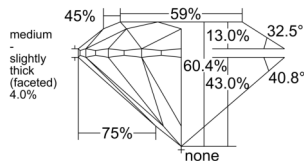

GIA®

FACSIMILE

GIA REPORT 7552543096

Verify this report at GIA.edu

GIA NATURAL DIAMOND DOSSIER®

June 20, 2026
GIA Report Number 7552543096
Shape and Cutting Style ..... Round Brilliant
Measurements ..... 4.38 - 4.41 x 2.66 mm

GRADING RESULTS

Carat Weight ..... 0.31 carat
Color Grade ..... D
Clarity Grade VVS1
Cut Grade ..... Excellent

ADDITIONAL GRADING INFORMATION

Polish ..... Excellent
Symmetry ..... Excellent
Fluorescence ..... None
Clarity Characteristics ..... Pinpoint, Surface Graining
Inspection(s): GIA 7552543096

PROPORTIONS

Profile to actual proportions

GRADING SCALES

GIA
COLOR
SCALE

COLORESS	D
	E
	F
	G
	H
	I
	J
NEAR COLORESS	K
	L
FAINT	M
	N
	O
	P
VERY LIGHT	R
	S
	T
	U
	V
	W
	X
	Y
LIGHT	Z

GIA
CLARITY
SCALE

	FLAWLESS
	INTERNALLY FLAWLESS
VERY VERY SLIGHTLY INCLUDED	VVS₁
	VVS₂
VERY SLIGHTLY INCLUDED	VS₁
	VS₂
SLIGHTLY INCLUDED	SI₁
	SI₂
INCLUDED	I₁
	I₂
	I₃

GIA
CUT
SCALE

	EXCELLENT
	VERY GOOD
	GOOD
	FAIR
	POOR