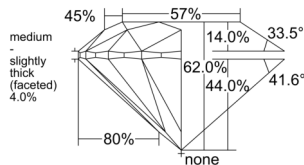

GIA®

FACSIMILE

GIA REPORT

7552544021

Verify this report at GIA.edu

GIA NATURAL DIAMOND DOSSIER®

June 20, 2026
GIA Report Number 7552544021
Shape and Cutting Style ..... Round Brilliant
Measurements ..... 3.78 - 3.80 x 2.35 mm

GRADING RESULTS

Carat Weight ..... 0.20 carat
Color Grade ..... F
Clarity Grade VS1
Cut Grade ..... Excellent

ADDITIONAL GRADING INFORMATION

Polish ..... Excellent
Symmetry ..... Excellent
Fluorescence ..... None
Clarity Characteristics ..... Cloud, Crystal, Pinpoint
Inscription(s): GIA 7552544021

PROPORTIONS

Profile to actual proportions

GRADING SCALES

GIA COLOR SCALE

COLORESS	D
	E
	F
	G
	H
	I
	J
NEAR COLORESS	K
	L
FANIT	M
	N
	O
	P
	Q
VERY LIGHT	R
	S
	T
	U
	V
	W
	X
	Y
LIGHT	Z

GIA CLARITY SCALE

VERY VERY SLIGHTLY INCLUDED	FLAWLESS
	INTERNALLY FLAWLESS
VERY SLIGHTLY INCLUDED	VVS₁
	VVS₂
SLIGHTLY INCLUDED	VS₁
	VS₂
INCLUDED	SI₁
	SI₂
	I₁
	I₂
	I₃

GIA CUT SCALE

EXCELLENT
VERY GOOD
GOOD
FAIR
POOR