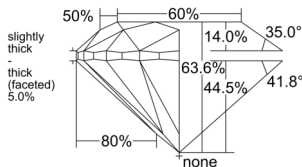

GIA®

FACSIMILE

GIA NATURAL DIAMOND DOSSIER®

June 26, 2026
GIA Report Number 7552578056
Shape and Cutting Style ..... Round Brilliant
Measurements ..... 4.61 - 4.66 x 2.95 mm

GRADING RESULTS

Carat Weight ..... 0.40 carat
Color Grade ..... D
Clarity Grade VS1
Cut Grade ..... Very Good

ADDITIONAL GRADING INFORMATION

Polish ..... Excellent
Symmetry ..... Very Good
Fluorescence ..... None
Clarity Characteristics ..... Cloud, Pinpoint
Inscription(s): GIA 7552578056

GIA REPORT 7552578056

Verify this report at GIA.edu

PROPORTIONS

Profile to actual proportions

GRADING SCALES

GIA COLOR SCALE

COLORED	D
	E
	F
	G
	H
	I
	J
NEAR COLORLESS	K
	L
FAIN	M
	N
	O
	P
VERY LIGHT	Q
	R
	S
	T
	U
	V
	W
	X
	Y
LIGHT	Z

GIA CLARITY SCALE

VERY VERY SLIGHTLY INCLUDED	FLAWLESS
	INTERNALLY FLAWLESS
VERY SLIGHTLY INCLUDED	VVS₁
	VVS₂
SLIGHTLY INCLUDED	VS₁
	VS₂
INCLUDED	SI₁
	SI₂
INCLUDED	I₁
	I₂
	I₃

GIA CUT SCALE

EXCELLENT
VERY GOOD
GOOD
FAIR
POOR