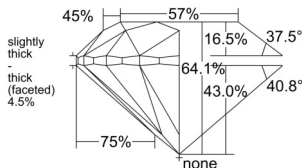

GIA®

FACSIMILE

GIA REPORT 7552578305

Verify this report at GIA.edu

GIA NATURAL DIAMOND DOSSIER®

June 27, 2026
GIA Report Number 7552578305
Shape and Cutting Style ..... Round Brilliant
Measurements ..... 5.59 - 5.61 x 3.59 mm

GRADING RESULTS

Carat Weight ..... 0.71 carat
Color Grade ..... F
Clarity Grade VS2
Cut Grade ..... Very Good

ADDITIONAL GRADING INFORMATION

Polish ..... Excellent
Symmetry ..... Very Good
Fluorescence ..... None
Clarity Characteristics ..... Crystal
Inscription(s): GIA 7552578305

PROPORTIONS

Profile to actual proportions