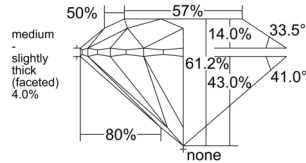

GIA®

FACSIMILE

GIA REPORT 7552627533

Verify this report at GIA.edu

GIA NATURAL DIAMOND DOSSIER®

July 01, 2026
GIA Report Number 7552627533
Shape and Cutting Style ..... Round Brilliant
Measurements ..... 3.69 - 3.71 x 2.26 mm

GRADING RESULTS

Carat Weight ..... 0.19 carat
Color Grade ..... G
Clarity Grade VS2
Cut Grade ..... Excellent

ADDITIONAL GRADING INFORMATION

Polish ..... Excellent
Symmetry ..... Excellent
Fluorescence ..... None
Clarity Characteristics ..... Cloud, Needle
Inscription(s): GIA 7552627533

PROPORTIONS

Profile to actual proportions

GRADING SCALES

GIA COLOR SCALE	GIA CLARITY SCALE	GIA CUT SCALE	
D	FLAWLESS	EXCELLENT	
E	INTERNALLY FLAWLESS		
F		VVS₁	VERY GOOD
G	VVS₂		
H	VS₁	GOOD	
I	VS₂		
J	SI₁	FAIR	
K	SI₂		
L	I₁	POOR	
M	I₂		
N	I₃		
O			
P			
Q			
R			
S			
T			
U			
V			
W			
X			
Y			
Z