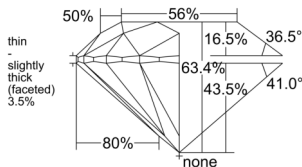

GIA®

FACSIMILE

GIA REPORT 7553005070

Verify this report at gia.edu

GIA NATURAL DIAMOND DOSSIER®

April 13, 2026
GIA Report Number 7553005070
Shape and Cutting Style ..... Round Brilliant
Measurements ..... 5.61 - 5.64 x 3.57 mm

GRADING RESULTS

Carat Weight ..... 0.70 carat
Color Grade ..... F
Clarity Grade S11
Cut Grade ..... Excellent

ADDITIONAL GRADING INFORMATION

Polish ..... Excellent
Symmetry ..... Excellent
Fluorescence ..... None
Clarity Characteristics..... Cloud, Indented Natural
Inspection(s): GIA 7553005070

PROPORTIONS

Profile to actual proportions

GRADING SCALES

GIA COLOR SCALE

COLORLESS	D
	E
	F
	G
	H
	I
	J
NEAR COLORLESS	K
	L
FAIN	M
	N
	O
	P
VERY LIGHT	Q
	R
	S
	T
	U
	V
LIGHT	W
	X
	Y
	Z

GIA CLARITY SCALE

FLAWLESS	VERY VERY SLIGHTLY INCLUDED	VS₁	VS₂	VS₁	VS₂	S1₁	S1₂	I₁	I₂	I₃		
											FLAWLESS	INTERNALLY FLAWLESS

GIA CUT SCALE

EXCELLENT
VERY GOOD
GOOD
FAIR
POOR