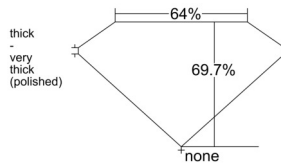

GIA®

FACSIMILE

GIA REPORT

7553028551

Verify this report at GIA.edu

GIA NATURAL DIAMOND DOSSIER®

April 15, 2026
GIA Report Number 7553028551
Shape and Cutting Style ..... Square Emerald Cut
Measurements ..... 4.83 x 4.65 x 3.24 mm

GRADING RESULTS

Carat Weight ..... 0.70 carat
Color Grade ..... E
Clarity Grade VS1

ADDITIONAL GRADING INFORMATION

Polish ..... Excellent
Symmetry ..... Very Good
Fluorescence ..... Medium Blue
Clarity Characteristics ..... Cloud, Pinpoint
Inscription(s): GIA 7553028551

PROPORTIONS

Profile not to actual proportions

GRADING SCALES

GIA COLOR SCALE		GIA CLARITY SCALE			
COLORLESS	D	VERY VERY SLIGHTLY INCLUDED	FLAWLESS		
	E		INTERNALLY FLAWLESS		
	F	VERY SLIGHTLY INCLUDED	VVS₁		
	G		VVS₂		
	H		VS₁		
	NEAR COLORLESS	I	SLIGHTLY INCLUDED	VS₂	
		J		SI₁	
		FAINT	K	INCLUDED	SI₂
			L		I₁
			M		I₂
VERY LIGHT	N	LIGHT	I₃		
	O				
	P				
	Q				
	R