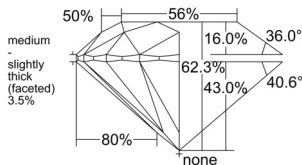

GIA®

FACSIMILE

GIA REPORT 7553035144

Verify this report at GIA.edu

GIA NATURAL DIAMOND DOSSIER®

April 15, 2026
GIA Report Number 7553035144
Shape and Cutting Style ..... Round Brilliant
Measurements ..... 5.92 - 5.95 x 3.70 mm

GRADING RESULTS

Carat Weight ..... 0.80 carat
Color Grade ..... G
Clarity Grade VS1
Cut Grade ..... Excellent

ADDITIONAL GRADING INFORMATION

Polish ..... Excellent
Symmetry ..... Excellent
Fluorescence ..... None
Clarity Characteristics..... Crystal, Cloud, Feather, Needle
Inscription(s): GIA 7553035144

PROPORTIONS

GRADING SCALES

GIA COLOR SCALE

COLORLESS	D
	E
	F
	G
	H
	I
	J
NEAR COLORLESS	K
	L
Faint	M
	N
	O
	P
	Q
	R
	S
	T
	U
	V
	W
	X
	Y
Light	Z

GIA CLARITY SCALE

FLAWLESS	INTERNAL FLAWLESS	
		EXCELLENT
VERY VERY SLIGHTLY INCLUDED	VVS₁	
	VVS₂	
VERY SLIGHTLY INCLUDED	VS₁	
	VS₂	
SLIGHTLY INCLUDED	SI₁	
	SI₂	
INCLUDED	I₁	
	I₂	
	I₃	

GIA CUT SCALE

EXCELLENT
VERY GOOD
GOOD
FAIR
POOR