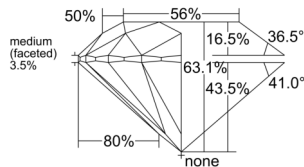

GIA®

FACSIMILE

GIA REPORT

7553042451

Verify this report at GIA.edu

GIA NATURAL DIAMOND DOSSIER®

April 21, 2026
GIA Report Number 7553042451
Shape and Cutting Style ..... Round Brilliant
Measurements ..... 4.83 - 4.86 x 3.06 mm

GRADING RESULTS

Carat Weight ..... 0.44 carat
Color Grade ..... F
Clarity Grade VS1
Cut Grade ..... Excellent

ADDITIONAL GRADING INFORMATION

Polish ..... Excellent
Symmetry ..... Very Good
Fluorescence ..... None
Clarity Characteristics ..... Feather, Cloud, Pinpoint
Inscription(s): GIA 7553042451

PROPORTIONS

Profile to actual proportions