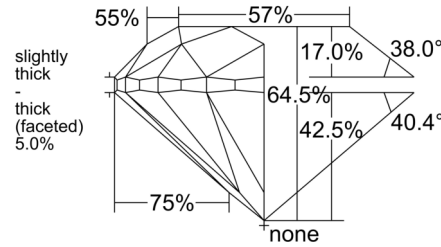

GIA REPORT
7553049151

Verify this report at GIA.edu

FACSIMILE

This is a digital representation of the original GIA Report. This representation might not be accepted in lieu of the original GIA Report in certain circumstances. The original GIA Report includes certain security features which are not reproducible on this facsimile.

GIA NATURAL DIAMOND GRADING REPORT

April 23, 2026
GIA Report Number 7553049151
Shape and Cutting Style ..... Round Brilliant
Measurements ..... 7.10 - 7.14 x 4.59 mm

GRADING RESULTS

Carat Weight ..... 1.50 carat
Color Grade ..... D
Clarity Grade SI1
Cut Grade ..... Very Good

ADDITIONAL GRADING INFORMATION

Polish ..... Excellent
Symmetry ..... Excellent
Fluorescence ..... Strong Blue
Inscription(s): GIA 7553049151
Comments: Pinpoints are not shown.

PROPORTIONS

Profile to actual proportions