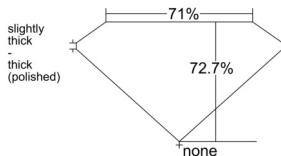

GIA®

FACSIMILE

GIA REPORT 7553069560

Verify this report at GIA.edu

GIA NATURAL DIAMOND DOSSIER®

April 17, 2026
GIA Report Number 7553069560
Shape and Cutting Style ..... Square Modified Brilliant
Measurements ..... 4.61 x 4.59 x 3.34 mm

GRADING RESULTS

Carat Weight ..... 0.61 carat
Color Grade ..... G
Clarity Grade S11

ADDITIONAL GRADING INFORMATION

Polish ..... Excellent
Symmetry ..... Excellent
Fluorescence ..... None
Clarity Characteristics..... Cloud, Feather, Crystal
Inscription(s): GIA 7553069560

PROPORTIONS

Profile not to actual proportions

GRADING SCALES

GIA COLOR SCALE		GIA CLARITY SCALE			
COLORLESS	D	VERY VERY SLIGHTLY INCLUDED	FLAWLESS		
	E		INTERNALLY FLAWLESS		
	F	VERY SLIGHTLY INCLUDED	VVS₁		
	G		VVS₂		
	H		VS₁		
	NEAR COLORLESS	I	SLIGHTLY INCLUDED	VS₂	
		J		S1₁	
		FAINT	K	INCLUDED	S1₂
			L		I₁
			M		I₂
VERT LIGHT	N	LIGHT	I₃		
	O				
	P				
	Q				
	R