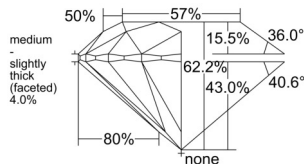

GIA®

FACSIMILE

GIA REPORT 7553075838

Verify this report at GIA.edu

GIA NATURAL DIAMOND DOSSIER®

April 21, 2026
GIA Report Number 7553075838
Shape and Cutting Style ..... Round Brilliant
Measurements ..... 5.92 - 5.96 x 3.70 mm

GRADING RESULTS

Carat Weight ..... 0.81 carat
Color Grade I
Clarity Grade VS1
Cut Grade ..... Excellent

ADDITIONAL GRADING INFORMATION

Polish ..... Excellent
Symmetry ..... Excellent
Fluorescence ..... None
Clarity Characteristics..... Feather, Needle, Pinpoint
Inscription(s): GIA 7553075838

PROPORTIONS

Profile to actual proportions

GRADING SCALES

GIA COLOR SCALE

COLORESS	D
	E
	F
	G
	H
	I
	J
NEAR COLORESS	K
	L
FANIT	M
	N
	O
	P
VERY LIGHT	Q
	R
	S
	T
	U
	V
	W
	X
	Y
LIGHT	Z

GIA CLARITY SCALE

FLAWLESS	INTERNAL FLAWLESS	
		FLAWLESS
VERY VERY SLIGHTLY INCLUDED	VVS₁	
	VVS₂	
VERY SLIGHTLY INCLUDED	VS₁	
	VS₂	
SLIGHTLY INCLUDED	SI₁	
	SI₂	
INCLUDED	I₁	
	I₂	
	I₃	

GIA CUT SCALE

EXCELLENT
VERY GOOD
GOOD
FAIR
POOR