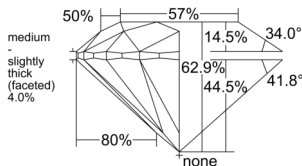

GIA®

FACSIMILE

GIA NATURAL DIAMOND DOSSIER®

April 22, 2026
GIA Report Number 7553082348
Shape and Cutting Style ..... Round Brilliant
Measurements ..... 4.68 - 4.72 x 2.96 mm

GRADING RESULTS

Carat Weight ..... 0.40 carat
Color Grade ..... D
Clarity Grade VS1
Cut Grade ..... Excellent

ADDITIONAL GRADING INFORMATION

Polish ..... Excellent
Symmetry ..... Excellent
Fluorescence ..... None
Clarity Characteristics ..... Cloud
Inscription(s): GIA 7553082348

GIA REPORT 7553082348

Verify this report at GIA.edu

PROPORTIONS

Profile to actual proportions