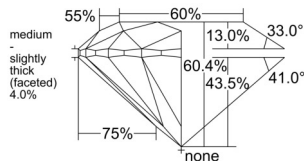

GIA®

FACSIMILE

GIA REPORT

7553101418

Verify this report at GIA.edu

GIA NATURAL DIAMOND DOSSIER®

April 22, 2026
GIA Report Number 7553101418
Shape and Cutting Style ..... Round Brilliant
Measurements ..... 6.20 - 6.23 x 3.76 mm

GRADING RESULTS

Carat Weight ..... 0.90 carat
Color Grade ..... G
Clarity Grade S11
Cut Grade ..... Excellent

ADDITIONAL GRADING INFORMATION

Polish ..... Excellent
Symmetry ..... Excellent
Fluorescence ..... Strong Blue
Clarity Characteristics ..... Crystal
Inscription(s): GIA 7553101418

PROPORTIONS

Profile to actual proportions