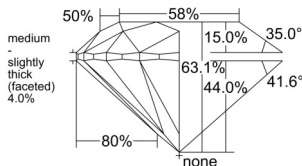

GIA®

FACSIMILE

GIA REPORT 7553105400

Verify this report at GIA.edu

GIA NATURAL DIAMOND DOSSIER®

April 25, 2026
GIA Report Number 7553105400
Shape and Cutting Style ..... Round Brilliant
Measurements ..... 4.98 - 4.99 x 3.15 mm

GRADING RESULTS

Carat Weight ..... 0.48 carat
Color Grade L
Clarity Grade VVS2
Cut Grade ..... Excellent

ADDITIONAL GRADING INFORMATION

Polish ..... Excellent
Symmetry ..... Excellent
Fluorescence ..... Faint
Clarity Characteristics ..... Pinpoint
Inscription(s): GIA 7553105400

PROPORTIONS

GRADING SCALES

GIA COLOR SCALE

COLORLESS	D
	E
	F
	G
	H
	I
	J
NEAR COLORLESS	K
	L
FAIN	M
	N
	O
	P
VERY LIGHT	Q
	R
	S
	T
	U
	V
	W
	X
	Y
LIGHT	Z

GIA CLARITY SCALE

FLAWLESS	INTERNAL FLAWLESS	
		FLAWLESS
VERY VERY SLIGHTLY INCLUDED	VVS₁	
	VVS₂	
VERY SLIGHTLY INCLUDED	VS₁	
	VS₂	
SLIGHTLY INCLUDED	SI₁	
	SI₂	
INCLUDED	I₁	
	I₂	
	I₃	

GIA CUT SCALE

EXCELLENT
VERY GOOD
GOOD
FAIR
POOR