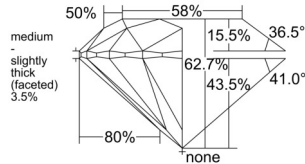

GIA®

FACSIMILE

GIA REPORT 7553165380

Verify this report at GIA.edu

GIA NATURAL DIAMOND DOSSIER®

May 08, 2026
GIA Report Number 7553165380
Shape and Cutting Style ..... Round Brilliant
Measurements ..... 5.37 - 5.40 x 3.38 mm

GRADING RESULTS

Carat Weight ..... 0.61 carat
Color Grade I
Clarity Grade SI2
Cut Grade ..... Excellent

ADDITIONAL GRADING INFORMATION

Polish ..... Excellent
Symmetry ..... Excellent
Fluorescence ..... Faint
Clarity Characteristics ..... Cloud
Inscription(s): GIA 7553165380

PROPORTIONS

GRADING SCALES

GIA COLOR SCALE

COLORED	D
	E
	F
	G
	H
	I
	J
NEAR COLORLESS	K
	L
	M
	N
	O
	P
	Q
	R
	S
	T
	U
	V
	W
	X
	Y
	Z

GIA CLARITY SCALE

FLAWLESS	INTERNAL FLAWLESS	
		FLAWLESS
VERY VERY SLIGHTLY INCLUDED	VVS₁	
	VVS₂	
VERY SLIGHTLY INCLUDED	VS₁	
	VS₂	
SLIGHTLY INCLUDED	SI₁	
	SI₂	
INCLUDED	I₁	
	I₂	
	I₃	

GIA CUT SCALE

EXCELLENT
VERY GOOD
GOOD
FAIR
POOR