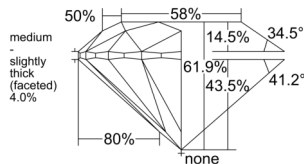

GIA®

FACSIMILE

GIA REPORT 7553165703

Verify this report at GIA.edu

GIA NATURAL DIAMOND DOSSIER®

May 05, 2026
GIA Report Number 7553165703
Shape and Cutting Style ..... Round Brilliant
Measurements ..... 5.06 - 5.10 x 3.15 mm

GRADING RESULTS

Carat Weight ..... 0.50 carat
Color Grade ..... F
Clarity Grade VS2
Cut Grade ..... Excellent

ADDITIONAL GRADING INFORMATION

Polish ..... Excellent
Symmetry ..... Excellent
Fluorescence ..... None
Clarity Characteristics..... Crystal, Feather, Indented Natural
Inscription(s): GIA 7553165703

PROPORTIONS

Profile to actual proportions