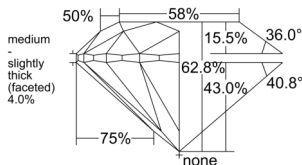

GIA®

FACSIMILE

GIA REPORT

7553180141

Verify this report at GIA.edu

GIA NATURAL DIAMOND DOSSIER®

May 04, 2026
GIA Report Number 7553180141
Shape and Cutting Style ..... Round Brilliant
Measurements ..... 5.60 - 5.63 x 3.52 mm

GRADING RESULTS

Carat Weight ..... 0.70 carat
Color Grade ..... E
Clarity Grade SI2
Cut Grade ..... Excellent

ADDITIONAL GRADING INFORMATION

Polish ..... Excellent
Symmetry ..... Excellent
Fluorescence ..... Medium Blue
Clarity Characteristics ..... Crystal
Inscription(s): GIA 7553180141

PROPORTIONS

Profile to actual proportions