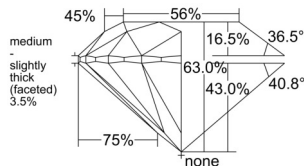

GIA®

FACSIMILE

GIA REPORT 7553216038

Verify this report at GIA.edu

GIA NATURAL DIAMOND DOSSIER®

May 13, 2026
GIA Report Number 7553216038
Shape and Cutting Style ..... Round Brilliant
Measurements ..... 4.68 - 4.70 x 2.95 mm

GRADING RESULTS

Carat Weight ..... 0.40 carat
Color Grade ..... H
Clarity Grade VS1
Cut Grade ..... Excellent

ADDITIONAL GRADING INFORMATION

Polish ..... Excellent
Symmetry ..... Excellent
Fluorescence ..... None
Clarity Characteristics ..... Cloud, Pinpoint
Inscription(s): GIA 7553216038

PROPORTIONS

GRADING SCALES

GIA COLOR SCALE

COLORLESS	D
	E
	F
	G
	H
	I
	J
NEAR COLORLESS	K
	L
FAIN	M
	N
	O
	P
VERY LIGHT	Q
	R
	S
	T
	U
	V
	W
	X
	Y
LIGHT	Z

GIA CLARITY SCALE

FLAWLESS	INTERNAL FLAWLESS	
		FLAWLESS
VERY VERY SLIGHTLY INCLUDED	VVS₁	
	VVS₂	
VERY SLIGHTLY INCLUDED	VS₁	
	VS₂	
SLIGHTLY INCLUDED	SI₁	
	SI₂	
INCLUDED	I₁	
	I₂	
	I₃	

GIA CUT SCALE

EXCELLENT
VERY GOOD
GOOD
FAIR
POOR