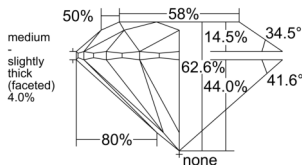

GIA®

FACSIMILE

GIA REPORT 7553227201

Verify this report at GIA.edu

GIA NATURAL DIAMOND DOSSIER®

May 11, 2026
GIA Report Number 7553227201
Shape and Cutting Style ..... Round Brilliant
Measurements ..... 5.71 - 5.74 x 3.59 mm

GRADING RESULTS

Carat Weight ..... 0.72 carat
Color Grade ..... G
Clarity Grade VS1
Cut Grade ..... Excellent

ADDITIONAL GRADING INFORMATION

Polish ..... Excellent
Symmetry ..... Excellent
Fluorescence ..... None
Clarity Characteristics..... Crystal, Pinpoint
Inscription(s): GIA 7553227201

PROPORTIONS

Profile to actual proportions

GRADING SCALES

GIA
COLOR
SCALE

COLORLESS	D
	E
	F
	G
	H
	I
NEAR COLORLESS	J
	K
	L
FAIN	M
	N
	O
	P
VERY LIGHT	Q
	R
	S
	T
	U
	V
	W
	X
	Y
LIGHT	Z

GIA
CLARITY
SCALE

	FLAWLESS
	INTERNALLY FLAWLESS
VERY VERY SLIGHTLY INCLUDED	VVS₁
	VVS₂
VERY SLIGHTLY INCLUDED	VS₁
	VS₂
SLIGHTLY INCLUDED	SI₁
	SI₂
	I₁
	I₂
INCLUDED	I₃

GIA
CUT
SCALE

	EXCELLENT
	VERY GOOD
	GOOD
	FAIR
	POOR