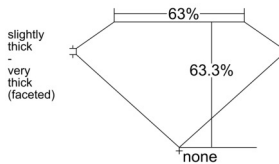

GIA®

FACSIMILE

GIA REPORT 7553237016

Verify this report at GIA.edu

GIA NATURAL DIAMOND DOSSIER®

May 12, 2026
GIA Report Number 7553237016
Shape and Cutting Style ..... Marquise Brilliant
Measurements ..... 7.67 x 4.01 x 2.54 mm

GRADING RESULTS

Carat Weight ..... 0.46 carat
Color Grade ..... F
Clarity Grade VVS1

ADDITIONAL GRADING INFORMATION

Polish ..... Excellent
Symmetry ..... Very Good
Fluorescence ..... Medium Blue
Clarity Characteristics ..... Pinpoint
Inscription(s): GIA 7553237016

PROPORTIONS

Profile not to actual proportions

GRADING SCALES

GIA COLOR SCALE		GIA CLARITY SCALE			
COLORLESS	D	VERY VERY SLIGHTLY INCLUDED	FLAWLESS		
	E		INTERNALLY FLAWLESS		
	F		VVS₁		
	NEAR COLORLESS	G	VERY SLIGHTLY INCLUDED	VVS₂	
		H		VS₁	
		FANT	I	SLIGHTLY INCLUDED	VS₂
			J		SI₁
	LIGHT	K	INCLUDED	SI₂	
		L		I₁	
		M		I₂	
N		NOT GRADED	I₃		
O					
P					
Q					
R					
S					
T					
U					
V					
W					
X					
Y					
Z