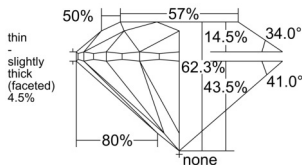

GIA®

FACSIMILE

GIA REPORT 7553243136

Verify this report at GIA.edu

GIA NATURAL DIAMOND DOSSIER®

May 14, 2026
GIA Report Number 7553243136
Shape and Cutting Style ..... Round Brilliant
Measurements ..... 4.87 - 4.90 x 3.04 mm

GRADING RESULTS

Carat Weight ..... 0.45 carat
Color Grade L
Clarity Grade VS1
Cut Grade ..... Excellent

ADDITIONAL GRADING INFORMATION

Polish ..... Excellent
Symmetry ..... Excellent
Fluorescence ..... Faint
Clarity Characteristics ..... Cloud, Pinpoint
Inscription(s): GIA 7553243136

PROPORTIONS

GRADING SCALES

GIA COLOR SCALE	GIA CLARITY SCALE	GIA CUT SCALE
COLOURLESS	FLAWLESS	EXCELLENT
D	INTERNALLY FLAWLESS	
E	VVS₁	VERY GOOD
F		
G	VS₁	GOOD
H		
I	SI₁	FAIR
J		
K	I₁	POOR
L		
M	I₂	
N		
O	I₃	
P		
Q		
R		
S		
T		
U		
V		
W		
X		
Y		
Z