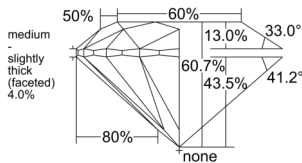

GIA®

FACSIMILE

GIA REPORT 7553243223

Verify this report at GIA.edu

GIA NATURAL DIAMOND DOSSIER®

May 14, 2026
GIA Report Number 7553243223
Shape and Cutting Style ..... Round Brilliant
Measurements ..... 4.46 - 4.47 x 2.71 mm

GRADING RESULTS

Carat Weight ..... 0.33 carat
Color Grade ..... J
Clarity Grade VVS2
Cut Grade ..... Excellent

ADDITIONAL GRADING INFORMATION

Polish ..... Excellent
Symmetry ..... Excellent
Fluorescence ..... None
Clarity Characteristics ..... Cloud, Pinpoint
Inscription(s): GIA 7553243223

PROPORTIONS

GRADING SCALES

GIA COLOR SCALE

COLORLESS	D
	E
	F
	G
	H
	I
	J
NEAR COLORLESS	K
	L
Faint	M
	N
	O
	P
	Q
	R
	S
	T
	U
	V
	W
	X
	Y
Light	Z

GIA CLARITY SCALE

FLAWLESS	INTERNAL FLAWLESS	
		EXCELLENT
VERY VERY SLIGHTLY INCLUDED	VVS₁	
	VVS₂	
VERY SLIGHTLY INCLUDED	VS₁	
	VS₂	
SLIGHTLY INCLUDED	SI₁	
	SI₂	
INCLUDED	I₁	
	I₂	
	I₃	

GIA CUT SCALE

EXCELLENT
VERY GOOD
GOOD
FAIR
POOR