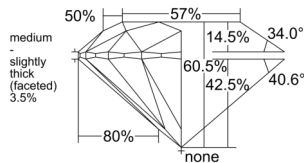

GIA®

FACSIMILE

GIA REPORT

7553248617

Verify this report at GIA.edu

GIA NATURAL DIAMOND DOSSIER®

May 15, 2026
GIA Report Number 7553248617
Shape and Cutting Style ..... Round Brilliant
Measurements ..... 4.62 - 4.64 x 2.80 mm

GRADING RESULTS

Carat Weight ..... 0.36 carat
Color Grade I
Clarity Grade VS1
Cut Grade ..... Excellent

ADDITIONAL GRADING INFORMATION

Polish ..... Excellent
Symmetry ..... Excellent
Fluorescence ..... None
Clarity Characteristics ..... Feather, Pinpoint
Inscription(s): GIA 7553248617

PROPORTIONS

Profile to actual proportions

GRADING SCALES

GIA COLOR SCALE

COLORLESS	D
	E
	F
	G
	H
	I
	J
NEAR COLORLESS	K
	L
FAIN	M
	N
	O
	P
	Q
VERY LIGHT	R
	S
	T
	U
	V
	W
	X
	Y
LIGHT	Z

GIA CLARITY SCALE

FLAWLESS	INTERNAL FLAWLESS	
		FLAWLESS
VERY VERY SLIGHTLY INCLUDED	VVS₁	
	VVS₂	
VERY SLIGHTLY INCLUDED	VS₁	
	VS₂	
SLIGHTLY INCLUDED	SI₁	
	SI₂	
INCLUDED	I₁	
	I₂	
	I₃	

GIA CUT SCALE

EXCELLENT
VERY GOOD
GOOD
FAIR
POOR