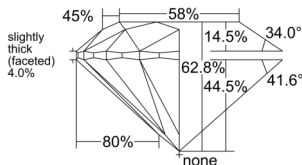

GIA®

FACSIMILE

GIA NATURAL DIAMOND DOSSIER®

May 16, 2026
GIA Report Number 7553258004
Shape and Cutting Style ..... Round Brilliant
Measurements ..... 4.88 - 4.92 x 3.08 mm

GRADING RESULTS

Carat Weight ..... 0.45 carat
Color Grade I
Clarity Grade S11
Cut Grade ..... Excellent

ADDITIONAL GRADING INFORMATION

Polish ..... Excellent
Symmetry ..... Excellent
Fluorescence ..... None
Clarity Characteristics ..... Crystal
Inscription(s): GIA 7553258004

GIA REPORT 7553258004

Verify this report at GIA.edu

PROPORTIONS

Profile to actual proportions