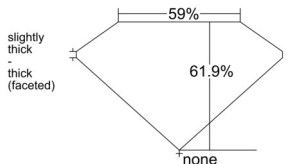

GIA®

FACSIMILE

GIA REPORT

7553260401

Verify this report at GIA.edu

GIA NATURAL DIAMOND DOSSIER®

May 15, 2026
GIA Report Number 7553260401
Shape and Cutting Style ..... Oval Brilliant
Measurements ..... 6.47 x 4.47 x 2.77 mm

GRADING RESULTS

Carat Weight ..... 0.50 carat
Color Grade ..... E
Clarity Grade SI1

ADDITIONAL GRADING INFORMATION

Polish ..... Excellent
Symmetry ..... Excellent
Fluorescence ..... None
Clarity Characteristics ..... Crystal, Feather
Inscription(s): GIA 7553260401

PROPORTIONS

Profile not to actual proportions

GRADING SCALES

GIA COLOR SCALE		GIA CLARITY SCALE		
NEAR COLORLESS	D	VERY VERY SLIGHTLY INCLUDED	FLAWLESS	
	E		INTERNALLY FLAWLESS	
	F		VVS₁	
	FANT	G	VERY SLIGHTLY INCLUDED	VVS₂
		H		VS₁
		I	SLIGHTLY INCLUDED	VS₂
		J		SI₁
	LIGHT	K	INCLUDED	SI₂
		L		I₁
		M	NOT LISTED	I₂
N		I₃		
O				
P				
Q				
R				
S				
T				
U				
V				
W				
X				
Y				
Z