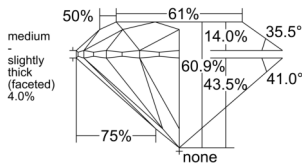

GIA®

FACSIMILE

GIA REPORT

7553271676

Verify this report at GIA.edu

GIA NATURAL DIAMOND DOSSIER®

May 19, 2026
GIA Report Number 7553271676
Shape and Cutting Style ..... Round Brilliant
Measurements ..... 4.30 - 4.32 x 2.63 mm

GRADING RESULTS

Carat Weight ..... 0.30 carat
Color Grade L
Clarity Grade VVS1
Cut Grade ..... Excellent

ADDITIONAL GRADING INFORMATION

Polish ..... Excellent
Symmetry ..... Excellent
Fluorescence ..... Faint
Clarity Characteristics ..... Pinpoint, Feather
Inscription(s): GIA 7553271676

PROPORTIONS

Profile to actual proportions