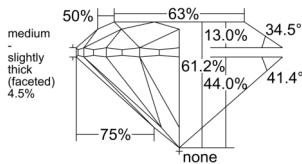

GIA®

FACSIMILE

GIA REPORT 7553273416

Verify this report at GIA.edu

GIA NATURAL DIAMOND DOSSIER®

May 18, 2026
GIA Report Number 7553273416
Shape and Cutting Style ..... Round Brilliant
Measurements ..... 4.26 - 4.29 x 2.62 mm

GRADING RESULTS

Carat Weight ..... 0.30 carat
Color Grade ..... J
Clarity Grade VS2
Cut Grade ..... Very Good

ADDITIONAL GRADING INFORMATION

Polish ..... Excellent
Symmetry ..... Excellent
Fluorescence ..... Faint
Clarity Characteristics..... Crystal, Cloud, Indented Natural
Inscription(s): GIA 7553273416

PROPORTIONS

Profile to actual proportions

GRADING SCALES

GIA COLOR SCALE	GIA CLARITY SCALE	GIA CUT SCALE	
D	FLAWLESS	EXCELLENT	
E	INTERNALLY FLAWLESS		
F		VVS₁	VERY GOOD
G	VVS₂		
H	VS₁	GOOD	
I	VS₂		
J	SI₁	FAIR	
K	SI₂		
L	I₁	POOR	
M	I₂		
N	I₃		
O			
P			
Q			
R			
S			
T			
U			
V			
W			
X			
Y			
Z