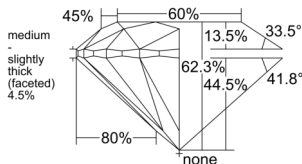

GIA®

FACSIMILE

GIA REPORT 7553289526

Verify this report at GIA.edu

GIA NATURAL DIAMOND DOSSIER®

May 18, 2026
GIA Report Number 7553289526
Shape and Cutting Style ..... Round Brilliant
Measurements ..... 4.68 - 4.72 x 2.93 mm

GRADING RESULTS

Carat Weight ..... 0.40 carat
Color Grade ..... E
Clarity Grade VS1
Cut Grade ..... Excellent

ADDITIONAL GRADING INFORMATION

Polish ..... Excellent
Symmetry ..... Excellent
Fluorescence ..... Medium Blue
Clarity Characteristics..... Crystal, Indented Natural
Inscription(s): GIA 7553289526

PROPORTIONS

Profile to actual proportions