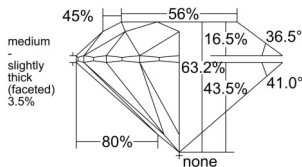

GIA®

FACSIMILE

GIA REPORT

7553293314

Verify this report at GIA.edu

GIA NATURAL DIAMOND DOSSIER®

May 21, 2026
GIA Report Number 7553293314
Shape and Cutting Style ..... Round Brilliant
Measurements ..... 5.36 - 5.39 x 3.40 mm

GRADING RESULTS

Carat Weight ..... 0.60 carat
Color Grade ..... K
Clarity Grade VS1
Cut Grade ..... Excellent

ADDITIONAL GRADING INFORMATION

Polish ..... Excellent
Symmetry ..... Excellent
Fluorescence ..... Faint
Clarity Characteristics ..... Crystal
Inscription(s): GIA 7553293314

PROPORTIONS

Profile to actual proportions