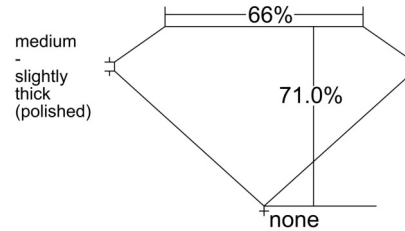

GIA NATURAL DIAMOND GRADING REPORT

May 26, 2026
 GIA Report Number 7553298069
 Shape and Cutting Style Cut-Cornered Rectangular
 Modified Brilliant
 Measurements 6.50 x 5.00 x 3.55 mm

GRADING RESULTS

Carat Weight 1.00 carat
 Color Grade F
 Clarity Grade VS2

ADDITIONAL GRADING INFORMATION

Polish Excellent
 Symmetry Excellent
 Fluorescence None
 Inscription(s): GIA 7553298069

PROPORTIONS

Profile not to actual proportions

CLARITY CHARACTERISTICS

KEY TO SYMBOLS*

- Crystal
- ~ Feather
- Pinpoint

* Red symbols denote internal characteristics (inclusions). Green or black symbols denote external characteristics (blemishes). Diagram is an approximate representation of the diamond, and symbols shown indicate type, position, and approximate size of clarity characteristics. All clarity characteristics may not be shown. Details of finish are not shown.