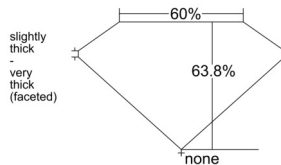

GIA®

FACSIMILE

GIA REPORT

7553299438

Verify this report at GIA.edu

GIA NATURAL DIAMOND DOSSIER®

May 19, 2026
GIA Report Number **7553299438**
Shape and Cutting Style ..... **Pear Brilliant**
Measurements ..... **7.20 x 4.21 x 2.68 mm**

GRADING RESULTS

Carat Weight ..... **0.51 carat**
Color Grade ..... **H**
Clarity Grade **S11**

ADDITIONAL GRADING INFORMATION

Polish ..... **Excellent**
Symmetry ..... **Very Good**
Fluorescence ..... **None**
Clarity Characteristics..... **Crystal, Feather**
Inscription(s): **GIA 7553299438**

PROPORTIONS

Profile not to actual proportions

GRADING SCALES

GIA COLOR SCALE		GIA CLARITY SCALE	
COLORLESS	D	VERY VERY SLIGHTLY INCLUDED	FLAWLESS
	E		INTERNALLY FLAWLESS
	F		VVS₁
	G		VVS₂
	H		VS₁
	I		VS₂
	J		S1₁
	K		S1₂
	L		I₁
	M		I₂
NEAR COLORLESS	N	SLIGHTLY INCLUDED	I₃
	O		
	P		
	Q		
FAINT	R		
	S		
	T		
	U		
VERT LIGHT	V		
	W		
	X		
	Y		
LIGHT	Z