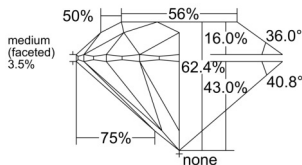

GIA®

FACSIMILE

GIA REPORT 7553300533

Verify this report at GIA.edu

GIA NATURAL DIAMOND DOSSIER®

May 19, 2026
GIA Report Number 7553300533
Shape and Cutting Style ..... Round Brilliant
Measurements ..... 4.70 - 4.73 x 2.94 mm

GRADING RESULTS

Carat Weight ..... 0.40 carat
Color Grade ..... G
Clarity Grade S11
Cut Grade ..... Excellent

ADDITIONAL GRADING INFORMATION

Polish ..... Excellent
Symmetry ..... Excellent
Fluorescence ..... None
Clarity Characteristics ..... Feather, Cloud
Inscription(s): GIA 7553300533

PROPORTIONS

Profile to actual proportions

GRADING SCALES

GIA COLOR SCALE	GIA CLARITY SCALE	GIA CUT SCALE	
D	FLAWLESS	EXCELLENT	
E	INTERNALLY FLAWLESS		
F		VVS₁	VERY GOOD
G	VVS₂		
H	VS₁	GOOD	
I	VS₂		
J	S1₁	FAIR	
K	S1₂		
L	I₁	POOR	
M	I₂		
N	I₃		
O			
P			
Q			
R			
S			
T			
U			
V			
W			
X			
Y			
Z