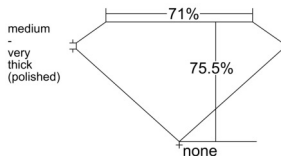

GIA®

FACSIMILE

GIA REPORT 7553306040

Verify this report at GIA.edu

GIA NATURAL DIAMOND DOSSIER®

May 20, 2026
GIA Report Number 7553306040
Shape and Cutting Style ..... **Square Modified Brilliant**
Measurements ..... 4.73 x 4.68 x 3.53 mm

GRADING RESULTS

Carat Weight ..... 0.70 carat
Color Grade ..... G
Clarity Grade VS1

ADDITIONAL GRADING INFORMATION

Polish ..... Excellent
Symmetry ..... Good
Fluorescence ..... None
Clarity Characteristics..... **Feather, Cavity, Cloud, Pinpoint**
Inscription(s): GIA 7553306040

PROPORTIONS

Profile not to actual proportions

GRADING SCALES

GIA COLOR SCALE		GIA CLARITY SCALE			
COLORLESS	D	VERY VERY SLIGHTLY INCLUDED	FLAWLESS		
	E		INTERNALLY FLAWLESS		
	F	VERY SLIGHTLY INCLUDED	VVS₁		
	G		VVS₂		
	H		VS₁		
	NEAR COLORLESS	I	SLIGHTLY INCLUDED	VS₂	
		J		SI₁	
		FAINT	K	INCLUDED	SI₂
			L		I₁
			M		I₂
VERT LIGHT	N	INCLUDED	I₃		
	O				
	P				
	Q				
	R				
LIGHT	S				
	T				
	U				
	V				
	W				
	X				
	Y				
	Z