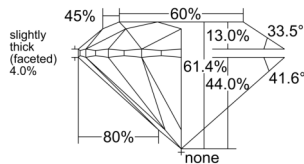

GIA®

FACSIMILE

GIA REPORT

7553321435

Verify this report at GIA.edu

GIA NATURAL DIAMOND DOSSIER®

May 25, 2026
GIA Report Number 7553321435
Shape and Cutting Style ..... Round Brilliant
Measurements ..... 4.29 - 4.31 x 2.64 mm

GRADING RESULTS

Carat Weight ..... 0.30 carat
Color Grade ..... J
Clarity Grade VVS2
Cut Grade ..... Excellent

ADDITIONAL GRADING INFORMATION

Polish ..... Excellent
Symmetry ..... Excellent
Fluorescence ..... Faint
Clarity Characteristics ..... Pinpoint
Inscription(s): GIA 7553321435

PROPORTIONS

Profile to actual proportions