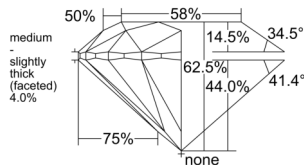

GIA®

FACSIMILE

GIA REPORT

7553339698

Verify this report at GIA.edu

GIA NATURAL DIAMOND DOSSIER®

May 26, 2026
GIA Report Number 7553339698
Shape and Cutting Style ..... Round Brilliant
Measurements ..... 4.52 - 4.53 x 2.83 mm

GRADING RESULTS

Carat Weight ..... 0.35 carat
Color Grade ..... E
Clarity Grade VS2
Cut Grade ..... Excellent

ADDITIONAL GRADING INFORMATION

Polish ..... Excellent
Symmetry ..... Excellent
Fluorescence ..... None
Clarity Characteristics ..... Cloud
Inscription(s): GIA 7553339698

PROPORTIONS

Profile to actual proportions

GRADING SCALES

GIA COLOR SCALE

COLORLESS	D
	E
	F
	G
	H
	I
NEAR COLORLESS	J
	K
	L
FAIN	M
	N
	O
	P
	Q
VERY LIGHT	R
	S
	T
	U
	V
	W
	X
	Y
LIGHT	Z

GIA CLARITY SCALE

FLAWLESS	INTERNAL FLAWLESS	
		FLAWLESS
VERY VERY SLIGHTLY INCLUDED	VVS₁	
	VVS₂	
VERY SLIGHTLY INCLUDED	VS₁	
	VS₂	
SLIGHTLY INCLUDED	SI₁	
	SI₂	
INCLUDED	I₁	
	I₂	
	I₃	

GIA CUT SCALE

EXCELLENT
VERY GOOD
GOOD
FAIR
POOR