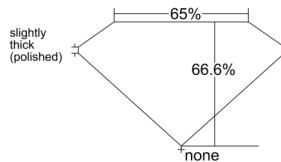

GIA®

FACSIMILE

GIA REPORT

7553344416

Verify this report at GIA.edu

GIA NATURAL DIAMOND DOSSIER®

May 27, 2026

GIA Report Number 7553344416

Shape and Cutting Style ..... **Cut-Cornered Rectangular Modified Brilliant**

Measurements ..... 6.64 x 4.58 x 3.05 mm

GRADING RESULTS

Carat Weight ..... 0.81 carat

Color Grade ..... D

Clarity Grade VS1

ADDITIONAL GRADING INFORMATION

Polish ..... Excellent

Symmetry ..... Very Good

Fluorescence ..... Medium Blue

Clarity Characteristics..... Crystal, Pinpoint

Inscription(s): GIA 7553344416

PROPORTIONS

Profile not to actual proportions

GRADING SCALES

GIA COLOR SCALE		GIA CLARITY SCALE			
COLORLESS	D	VERY VERY SLIGHTLY INCLUDED	FLAWLESS		
	E		INTERNALLY FLAWLESS		
	F		VVS₁		
	NEAR COLORLESS	G	VERY SLIGHTLY INCLUDED	VVS₂	
		H		VS₁	
		FAINT	I	SLIGHTLY INCLUDED	VS₂
			J		SI₁
			K		SI₂
	LIGHT	L	INCLUDED	I₁	
		M		I₂	
N		I₃			
O					
P					
Q					
R					
S