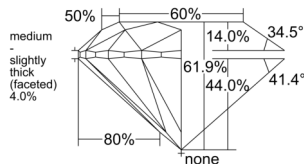

GIA®

FACSIMILE

GIA REPORT 7553380435

Verify this report at GIA.edu

GIA NATURAL DIAMOND DOSSIER®

June 01, 2026
GIA Report Number 7553380435
Shape and Cutting Style ..... Round Brilliant
Measurements ..... 4.27 - 4.30 x 2.65 mm

GRADING RESULTS

Carat Weight ..... 0.30 carat
Color Grade ..... J
Clarity Grade VS1
Cut Grade ..... Excellent

ADDITIONAL GRADING INFORMATION

Polish ..... Excellent
Symmetry ..... Excellent
Fluorescence ..... None
Clarity Characteristics..... Cloud, Needle, Pinpoint
Inspection(s): GIA 7553380435

PROPORTIONS

Profile to actual proportions