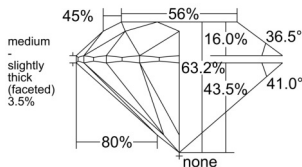

GIA®

FACSIMILE

GIA REPORT

7553381946

Verify this report at GIA.edu

GIA NATURAL DIAMOND DOSSIER®

May 30, 2026
GIA Report Number 7553381946
Shape and Cutting Style ..... Round Brilliant
Measurements ..... 4.24 - 4.26 x 2.69 mm

GRADING RESULTS

Carat Weight ..... 0.30 carat
Color Grade I
Clarity Grade VS1
Cut Grade ..... Excellent

ADDITIONAL GRADING INFORMATION

Polish ..... Excellent
Symmetry ..... Excellent
Fluorescence ..... None
Clarity Characteristics ..... Cloud
Inscription(s): GIA 7553381946

PROPORTIONS

Profile to actual proportions

GRADING SCALES

GIA COLOR SCALE

COLORLESS	D
	E
	F
	G
	H
	I
	J
NEAR COLORLESS	K
	L
Faint	M
	N
	O
	P
	Q
	R
	S
	T
	U
	V
	W
	X
	Y
Light	Z

GIA CLARITY SCALE

FLAWLESS	FLAWLESS	
		EXCELLENT
INTERNALLY FLAWLESS	VVS₁	
		VERY GOOD
VVS₂	VS₁	
		GOOD
VS₂	SI₁	
		SI₂
I₁	FAIR	
		I₂
I₃	POOR	

GIA CUT SCALE

EXCELLENT
VERY GOOD
GOOD
FAIR
POOR