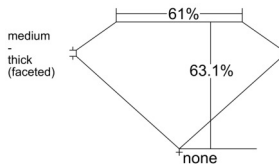

GIA®

FACSIMILE

GIA REPORT 7553385381

Verify this report at GIA.edu

GIA NATURAL DIAMOND DOSSIER®

May 29, 2026
GIA Report Number 7553385381
Shape and Cutting Style ..... Marquise Brilliant
Measurements ..... 7.28 x 3.81 x 2.41 mm

GRADING RESULTS

Carat Weight ..... 0.40 carat
Color Grade ..... D
Clarity Grade VS2

ADDITIONAL GRADING INFORMATION

Polish ..... Excellent
Symmetry ..... Very Good
Fluorescence ..... None
Clarity Characteristics..... Crystal, Cloud, Indented Natural
Inscription(s): GIA 7553385381

PROPORTIONS

Profile not to actual proportions

GRADING SCALES

GIA COLOR SCALE		GIA CLARITY SCALE	
COLORLESS	D	VERY VERY SLIGHTLY INCLUDED	FLAWLESS
	E		INTERNALLY FLAWLESS
	F		VVS₁
	G		VVS₂
	H		VS₁
	I		VS₂
	J		SI₁
	K		SI₂
	L		I₁
	M		I₂
NEAR COLORLESS	N	SLIGHTLY INCLUDED	I₃
	O		
	P		
	Q		
FAINT	R		
	S		
	T		
	U		
VERT LIGHT	V		
	W		
	X		
	Y		
LIGHT	Z