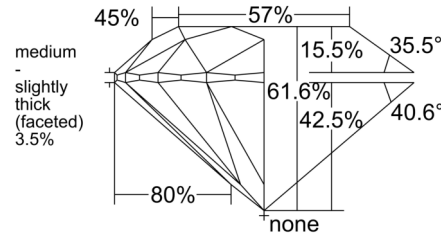

GIA NATURAL DIAMOND GRADING REPORT

June 01, 2026
GIA Report Number 7553393171
Shape and Cutting Style ..... Round Brilliant
Measurements ..... 6.86 - 6.89 x 4.24 mm

GRADING RESULTS

Carat Weight ..... 1.23 carat
Color Grade ..... E
Clarity Grade VS1
Cut Grade ..... Excellent

ADDITIONAL GRADING INFORMATION

Polish ..... Excellent
Symmetry ..... Excellent
Fluorescence ..... None
Inscription(s): GIA 7553393171
Comments: Pinpoints are not shown.

PROPORTIONS

Profile to actual proportions