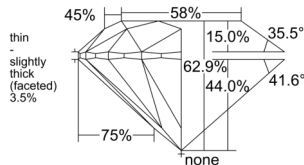

GIA®

FACSIMILE

GIA REPORT

7553418667

Verify this report at GIA.edu

GIA NATURAL DIAMOND DOSSIER®

June 03, 2026
GIA Report Number 7553418667
Shape and Cutting Style ..... Round Brilliant
Measurements ..... 5.64 - 5.68 x 3.56 mm

GRADING RESULTS

Carat Weight ..... 0.70 carat
Color Grade ..... F
Clarity Grade VS1
Cut Grade ..... Excellent

ADDITIONAL GRADING INFORMATION

Polish ..... Excellent
Symmetry ..... Excellent
Fluorescence ..... None
Clarity Characteristics..... Feather, Cloud, Needle, Pinpoint
Inspection(s): GIA 7553418667

PROPORTIONS

GRADING SCALES

GIA COLOR SCALE

COLORLESS	D
	E
	F
	G
	H
	I
	J
NEAR COLORLESS	K
	L
FAIN	M
	N
	O
	P
	Q
	R
	S
	T
	U
	V
	W
	X
	Y
LIGHT	Z

GIA CLARITY SCALE

	FLAWLESS
	INTERNALLY FLAWLESS
VERY VERY SLIGHTLY INCLUDED	VVS₁
	VVS₂
VERY SLIGHTLY INCLUDED	VS₁
	VS₂
SLIGHTLY INCLUDED	SI₁
	SI₂
	I₁
	I₂
INCLUDED	I₃

GIA CUT SCALE

	EXCELLENT
	VERY GOOD
	GOOD
	FAIR
	POOR