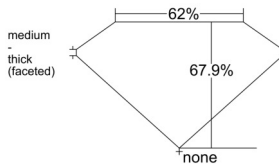

GIA®

FACSIMILE

GIA REPORT 7553426244

Verify this report at GIA.edu

GIA NATURAL DIAMOND DOSSIER®

June 04, 2026
GIA Report Number 7553426244
Shape and Cutting Style ..... Cushion Modified Brilliant
Measurements ..... 4.90 x 3.37 x 2.29 mm

GRADING RESULTS

Carat Weight ..... 0.33 carat
Color Grade ..... E
Clarity Grade VS1

ADDITIONAL GRADING INFORMATION

Polish ..... Excellent
Symmetry ..... Very Good
Fluorescence ..... Faint
Clarity Characteristics..... Crystal, Pinpoint
Inscription(s): GIA 7553426244

PROPORTIONS

Profile not to actual proportions

GRADING SCALES

GIA COLOR SCALE		GIA CLARITY SCALE			
COLORLESS	D	VERY VERY SLIGHTLY INCLUDED	FLAWLESS		
	E		INTERNALLY FLAWLESS		
	F		VS₁		
	NEAR COLORLESS	G	VERY SLIGHTLY INCLUDED	VS₂	
		H		VS₁	
		FAINT	I	SLIGHTLY INCLUDED	VS₂
			J		SI₁
			K		SI₂
	LIGHT	L	INCLUDED	I₁	
		M		I₂	
N		I₃			
O					
P					
Q					
R					
S					
T					
U					
V					
W					
X					
Y					
Z