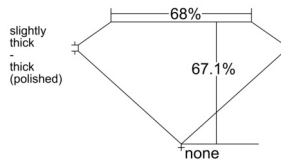

GIA®

FACSIMILE

GIA REPORT

7553428281

Verify this report at gia.edu

GIA NATURAL DIAMOND DOSSIER®

June 09, 2026
GIA Report Number 7553428281
Shape and Cutting Style ..... **Cut-Cornered Rectangular Modified Brilliant**
Measurements ..... 5.45 x 4.04 x 2.71 mm

GRADING RESULTS

Carat Weight ..... 0.50 carat
Color Grade ..... F
Clarity Grade VS2

ADDITIONAL GRADING INFORMATION

Polish ..... Excellent
Symmetry ..... Very Good
Fluorescence ..... None
Clarity Characteristics ..... Cloud, Crystal
Inscription(s): GIA 7553428281

PROPORTIONS

Profile not to actual proportions

GRADING SCALES

GIA COLOR SCALE		GIA CLARITY SCALE		
COLORLESS	D	VERY VERY SLIGHTLY INCLUDED	FLAWLESS	
	E		INTERNALLY FLAWLESS	
	F		VVS₁	
	G		VVS₂	
	NEAR COLORLESS	H	VERY SLIGHTLY INCLUDED	VS₁
		I		VS₂
		J		SI₁
		K		SI₂
	FAINT	L	SLIGHTLY INCLUDED	I₁
		M		I₂
N		I₃		
O				
VERT LIGHT	P	INCLUDED		
	Q			
	R			
	S			
	T			
	U			
	V			
	W			
LIGHT	X			
	Y			
	Z