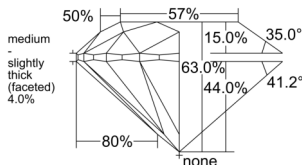

GIA®

FACSIMILE

GIA REPORT

7553429667

Verify this report at GIA.edu

GIA NATURAL DIAMOND DOSSIER®

June 04, 2026
GIA Report Number 7553429667
Shape and Cutting Style ..... Round Brilliant
Measurements ..... 5.03 - 5.07 x 3.18 mm

GRADING RESULTS

Carat Weight ..... 0.50 carat
Color Grade ..... F
Clarity Grade VS1
Cut Grade ..... Excellent

ADDITIONAL GRADING INFORMATION

Polish ..... Excellent
Symmetry ..... Excellent
Fluorescence ..... None
Clarity Characteristics..... Crystal, Feather, Pinpoint
Inscription(s): GIA 7553429667

PROPORTIONS

Profile to actual proportions

GRADING SCALES

GIA COLOR SCALE

COLORLESS	D
	E
	F
	G
	H
	I
	J
NEAR COLORLESS	K
	L
Faint	M
	N
	O
	P
	Q
	R
	S
	T
	U
	V
	W
	X
	Y
Light	Z

GIA CLARITY SCALE

FLAWLESS	VERY VERY SLIGHTLY INCLUDED	VS₁	VS₂	VS₁	VS₂	SI₁	SI₂	I₁	I₂	I₃		
											FLAWLESS	INTERNALLY FLAWLESS

GIA CUT SCALE

EXCELLENT
VERY GOOD
GOOD
FAIR
POOR