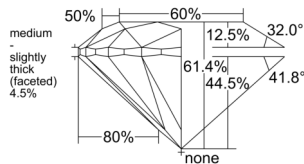

GIA®

FACSIMILE

GIA REPORT

7553429746

Verify this report at GIA.edu

GIA NATURAL DIAMOND DOSSIER®

June 04, 2026
GIA Report Number 7553429746
Shape and Cutting Style ..... Round Brilliant
Measurements ..... 5.94 - 5.98 x 3.66 mm

GRADING RESULTS

Carat Weight ..... 0.80 carat
Color Grade ..... E
Clarity Grade VS1
Cut Grade ..... Excellent

ADDITIONAL GRADING INFORMATION

Polish ..... Excellent
Symmetry ..... Excellent
Fluorescence ..... None
Clarity Characteristics ..... Knot, Cloud, Pinpoint
Inscription(s): GIA 7553429746

PROPORTIONS

Profile to actual proportions

GRADING SCALES

GIA COLOR SCALE

COLORLESS	D
	E
	F
	G
	H
	I
	J
NEAR COLORLESS	K
	L
Faint	M
	N
	O
	P
Very Light	Q
	R
	S
	T
	U
	V
Light	W
	X
	Y
	Z

GIA CLARITY SCALE

FLAWLESS	INTERNAL FLAWLESS	EXCELLENT	
VERY VERY SLIGHTLY INCLUDED	VVS₁	VERY GOOD	
	VVS₂		
VERY SLIGHTLY INCLUDED	VS₁	GOOD	
	VS₂		
SLIGHTLY INCLUDED	SI₁	FAIR	
	SI₂		
INCLUDED	I₁	POOR	
	I₂		
	I₃