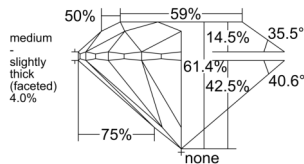

GIA®

FACSIMILE

GIA REPORT

7553431321

Verify this report at GIA.edu

GIA NATURAL DIAMOND DOSSIER®

June 04, 2026
GIA Report Number 7553431321
Shape and Cutting Style ..... Round Brilliant
Measurements ..... 5.24 - 5.26 x 3.22 mm

GRADING RESULTS

Carat Weight ..... 0.55 carat
Color Grade ..... G
Clarity Grade VVS1
Cut Grade ..... Excellent

ADDITIONAL GRADING INFORMATION

Polish ..... Excellent
Symmetry ..... Excellent
Fluorescence ..... None
Clarity Characteristics..... Pinpoint, Surface Graining
Inscription(s): GIA 7553431321

PROPORTIONS

Profile to actual proportions

GRADING SCALES

GIA COLOR SCALE

COLORESS	D
	E
	F
	G
	H
	I
	J
NEAR COLORESS	K
	L
FANIT	M
	N
	O
	P
	Q
VERY LIGHT	R
	S
	T
	U
	V
	W
	X
	Y
LIGHT	Z

GIA CLARITY SCALE

FLAWLESS	VERY VERY SLIGHTLY INCLUDED	VS₁	VS₂	SLIGHTLY INCLUDED	SI₁	SI₂	I₁	I₂	I₃	
										VERY SLIGHTLY INCLUDED
INTERNALLY FLAWLESS										

GIA CUT SCALE

EXCELLENT
VERY GOOD
GOOD
FAIR
POOR